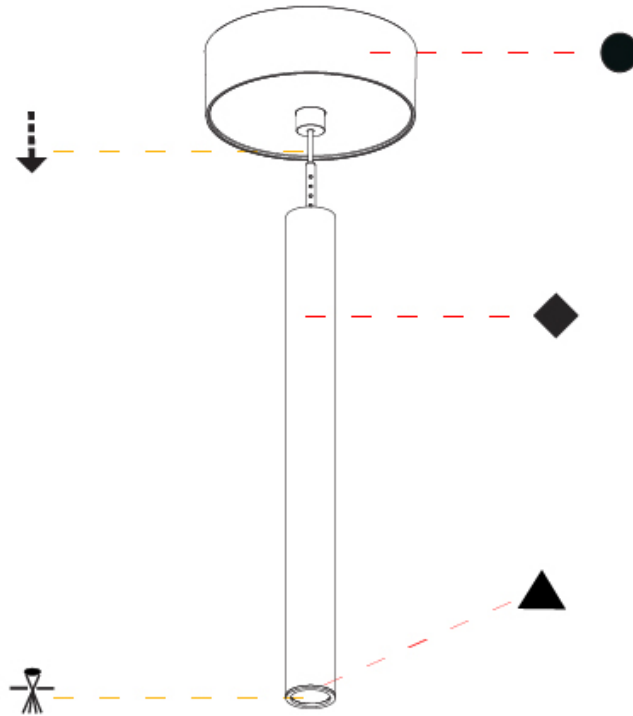

#### OPTICAL

Optic°: 24 / 32 / 58

## HANGOVER PLUG SHINE MONOPOINT SURFACE CANOPY SUSPENSION

A30848-

PROJECT \_\_\_\_\_

TYPE \_\_\_\_\_

SPECIFIER \_\_\_\_\_

QUANTITY \_\_\_\_\_

DATE \_\_\_\_\_

A